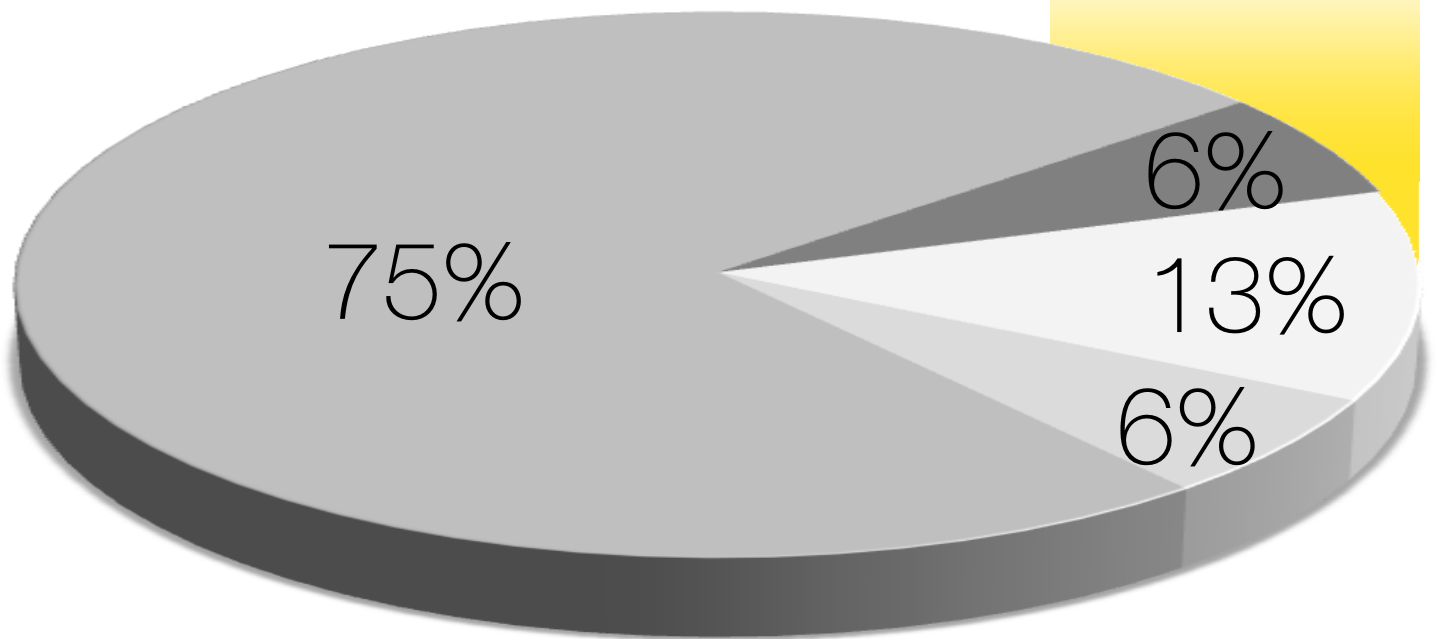

Ray White McPherson Group

June—July—August 2011

AUCTION RESULTS

81%
SOLD!

- Sold within the 6 Week Period
- Sold after the 6 Week Period
- Still Available
- Withdrawn

Auction Results Based On..

16 AUCTIONS

The figures represented above are for all auctions listed within the McPherson Group for the period from June 2011 through to the end of August 2011. The results are based on a six week period from the time the property was first marketed for sale by way of auction.